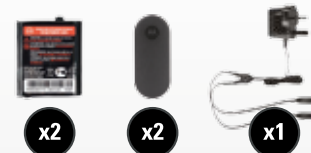

BOTH VERSIONS